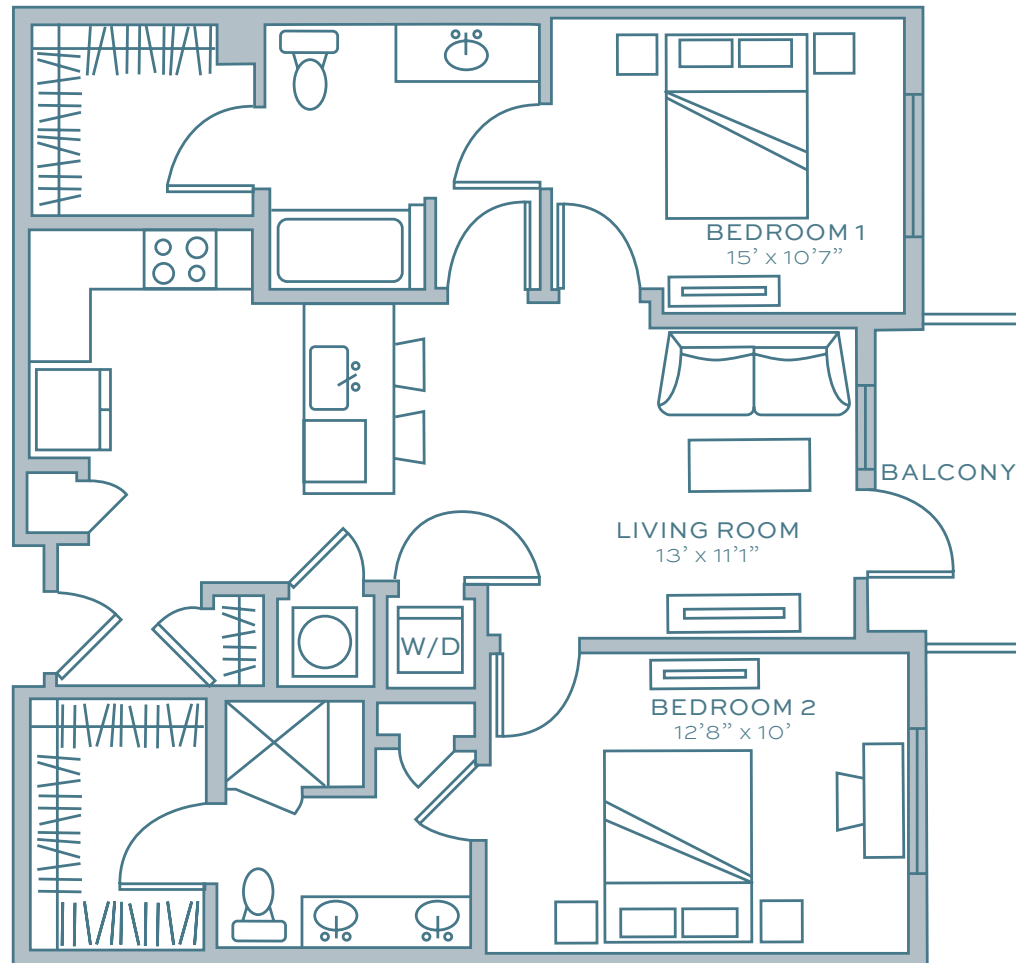

2A.3 | 2 bed 2 bath

1,040 sqft

6400 BLUE STONE RD | SANDY SPRINGS, GA 30328 | ASTONCITYSPRINGS.COM | 770.799.6622

Information is believed to be accurate, but is not warranted. Specifications, pricing and availability are subject to change without notice. See agent for details. Artist's renderings and floorplans are approximate only and are not meant to be exact depictions of the unit. Drawings are not to scale. Your selected floorplan may vary from this illustration due to design configuration and architectural styling. Not all features are available in every apartment. All square footages are approximate.